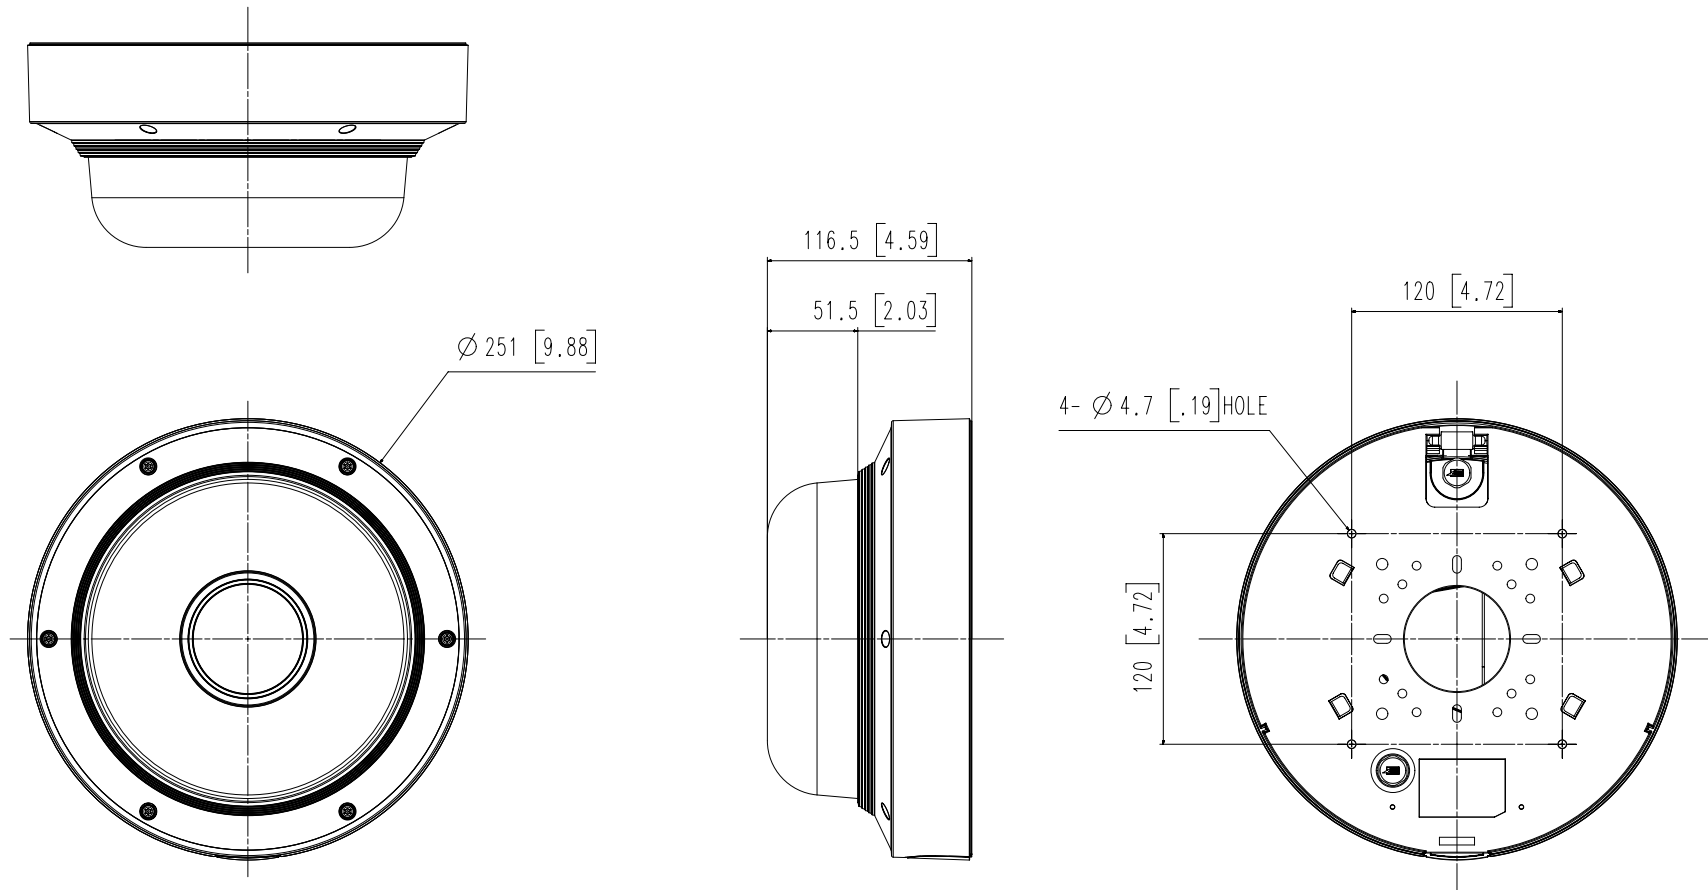

1	PNM-9084QZ	'19.09.25
No.	MODEL NAME	DATE
Unit:mm[inch]		SCALE:1/1
Hanwha Techwin		

© Hanwha Techwin Co.,Ltd. All rights reserved.